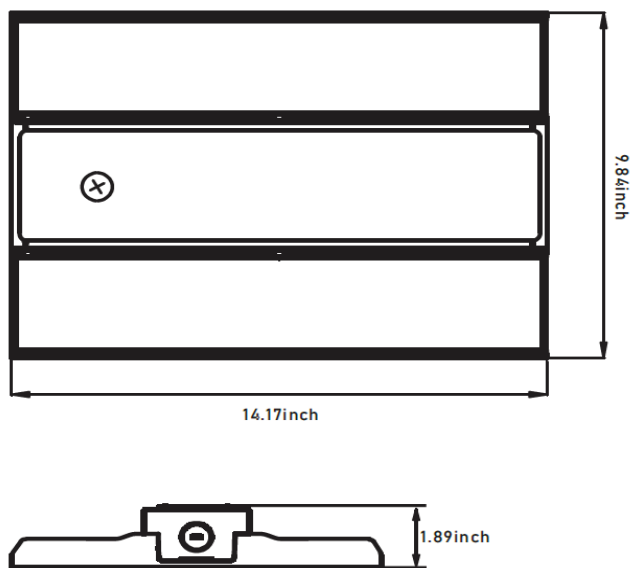

# Product Description

- ☑ Material: Metal
- ☑ AC120-277V
- ☑ Lumen output: 135-150 LPW
- ☑ 0-10V dimming, 12V DC AUX
- ☑ Operating temperature: -20°C to 50°C
- ☑ PF>0.9, THD<20 %, CRI> 80
- ☑ Beam angle:90°
- ☑ Surge Protection: L-N:6KV, L/N-PE:6KV
- ☑ Basic and Advanced Sensors Available
- ☑ DLC system ID: MIFEGD

## Dimensions

1.2FT

**Quick Ship: FLS04-110/130/160U3550L-01CDMJJA**

Basic Series	Watts		CCT	Input Voltage	Product size	Function	Versions	Lens Type
FLS04	DDD	U	FF	G	HH	III	JJ	X
	070-090-110W 110-130-160W 150-180-220W 180-210-260W 240-270-300W 300-360-400W	U	3500K 4000K 5000K 5700K	L=120-277V H=277-480V	01=360mm 1S=500mm 02=720mm 3M=800mm	CDM=Dimming CDS=Dimming+Sensor Function CDE=Dimming+Emergency CSE=Dimming+Sensor+ Emergency	Blank	Lens "A"